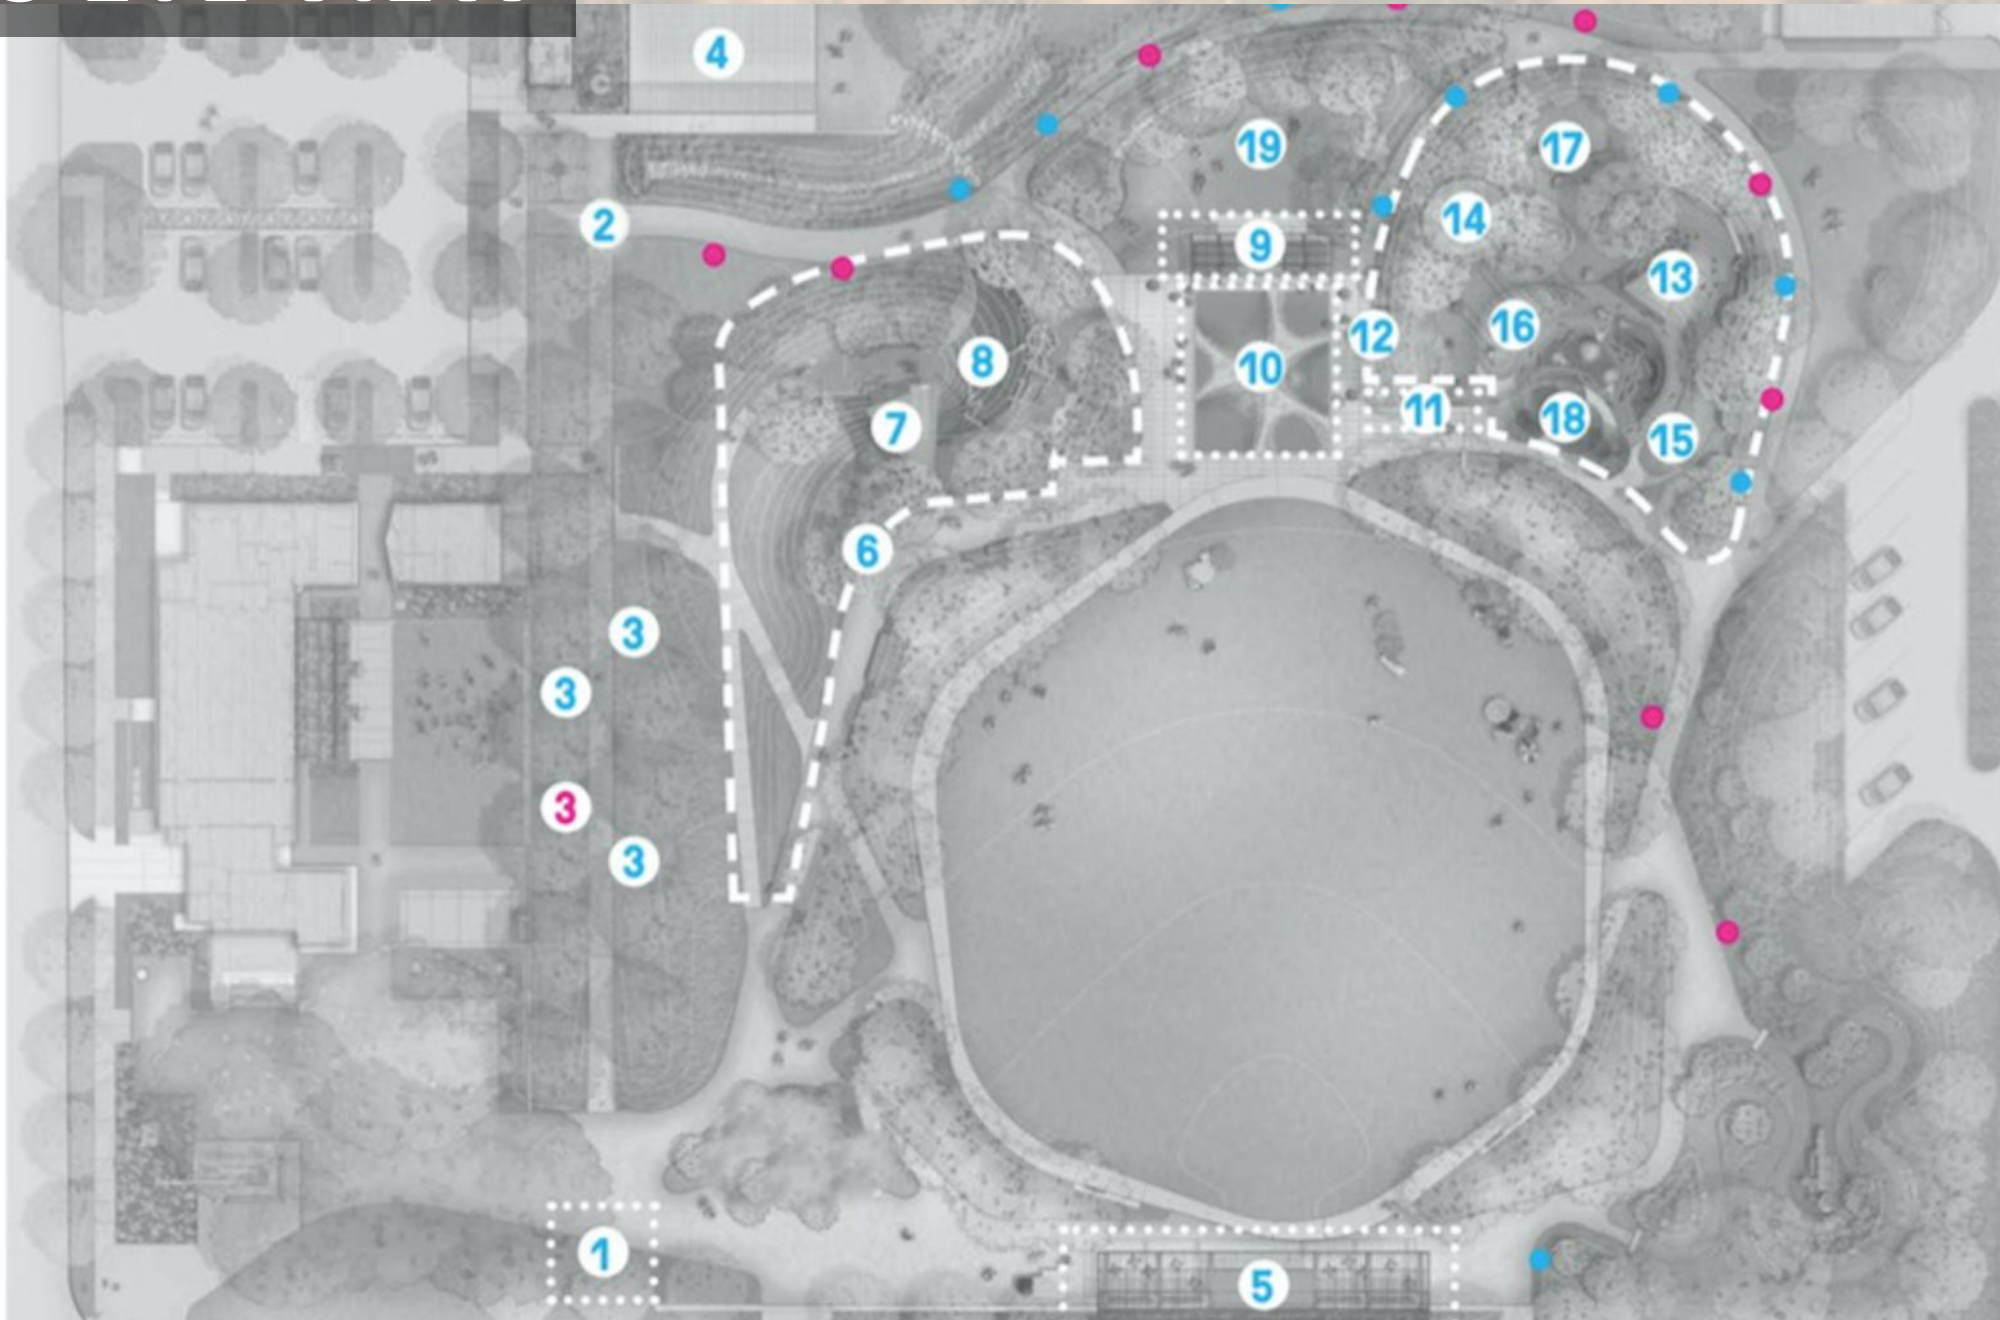

A BIRD'S EYE VIEW

1. 1 Luminaries
2. 2 Garden Gateway
3. 3 Outdoor Living Rooms
4. 4 Solar Pavilion
5. 5 Trevillon
6. 6 Mount Bellaire
7. 7 Double Slide
8. 8 Log Jam
9. 9 The Veranda
10. 10 Splash n' Play
11. 11 Bird Donor Wall
12. 12 Discovery Hill
13. 13 Fan Slide
14. 14 The Nest
15. 15 Tunnel
16. 16 Grass Reeds
17. 17 Barn Swallow
18. 18 Lily Pads
19. 19 Meadow Garden
20. 20 Pathlighters

- Donated Pathlighter
- Available Pathlighter