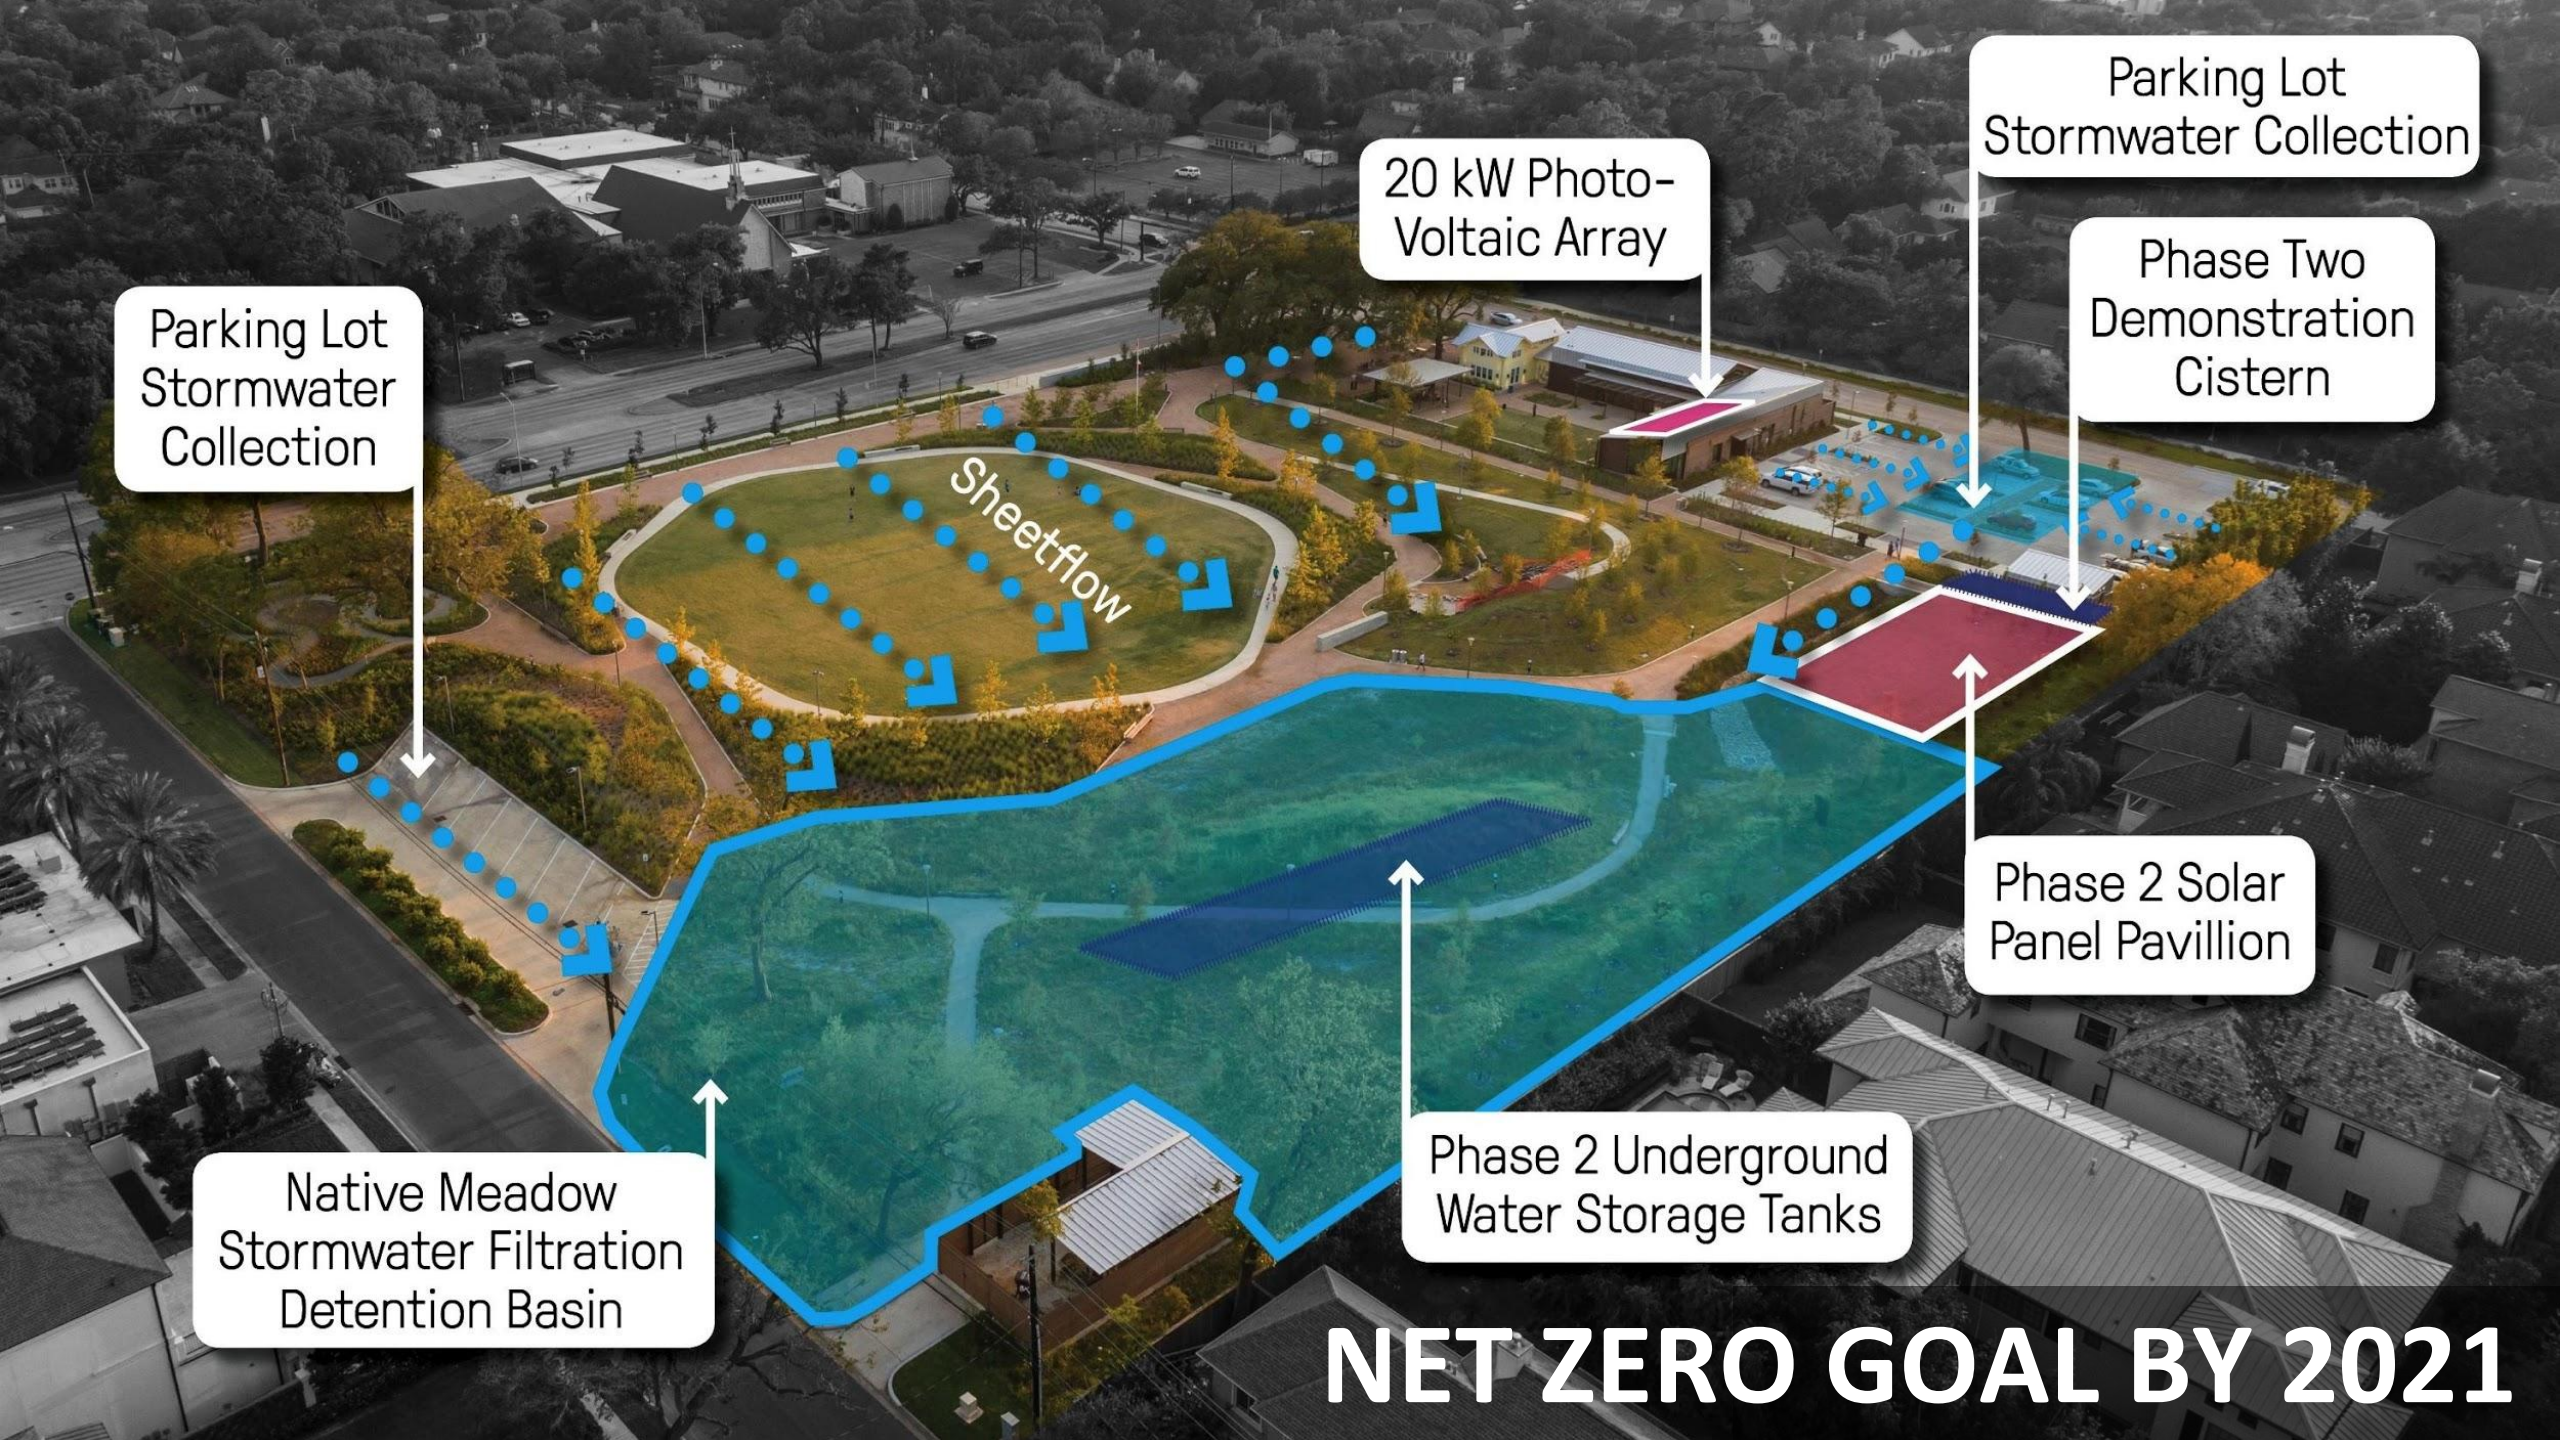

*These images show current detailed concepts and may not represent final construction*

**MORE IMAGINATION**

*These images show current detailed concepts and may not represent final construction*

**MORE SHADE**

*These images show current detailed concepts and may not represent final construction*

# MORE SEATING

*These images show current detailed concepts and may not represent final construction*

**MORE SUSTAINABILITY**

*These images show current detailed concepts and may not represent final construction*

Parking Lot Stormwater Collection

20 kW Photo-Voltaic Array

Parking Lot Stormwater Collection

Phase Two Demonstration Cistern

Sheetflow

Phase 2 Solar Panel Pavillion

Native Meadow Stormwater Filtration Detention Basin